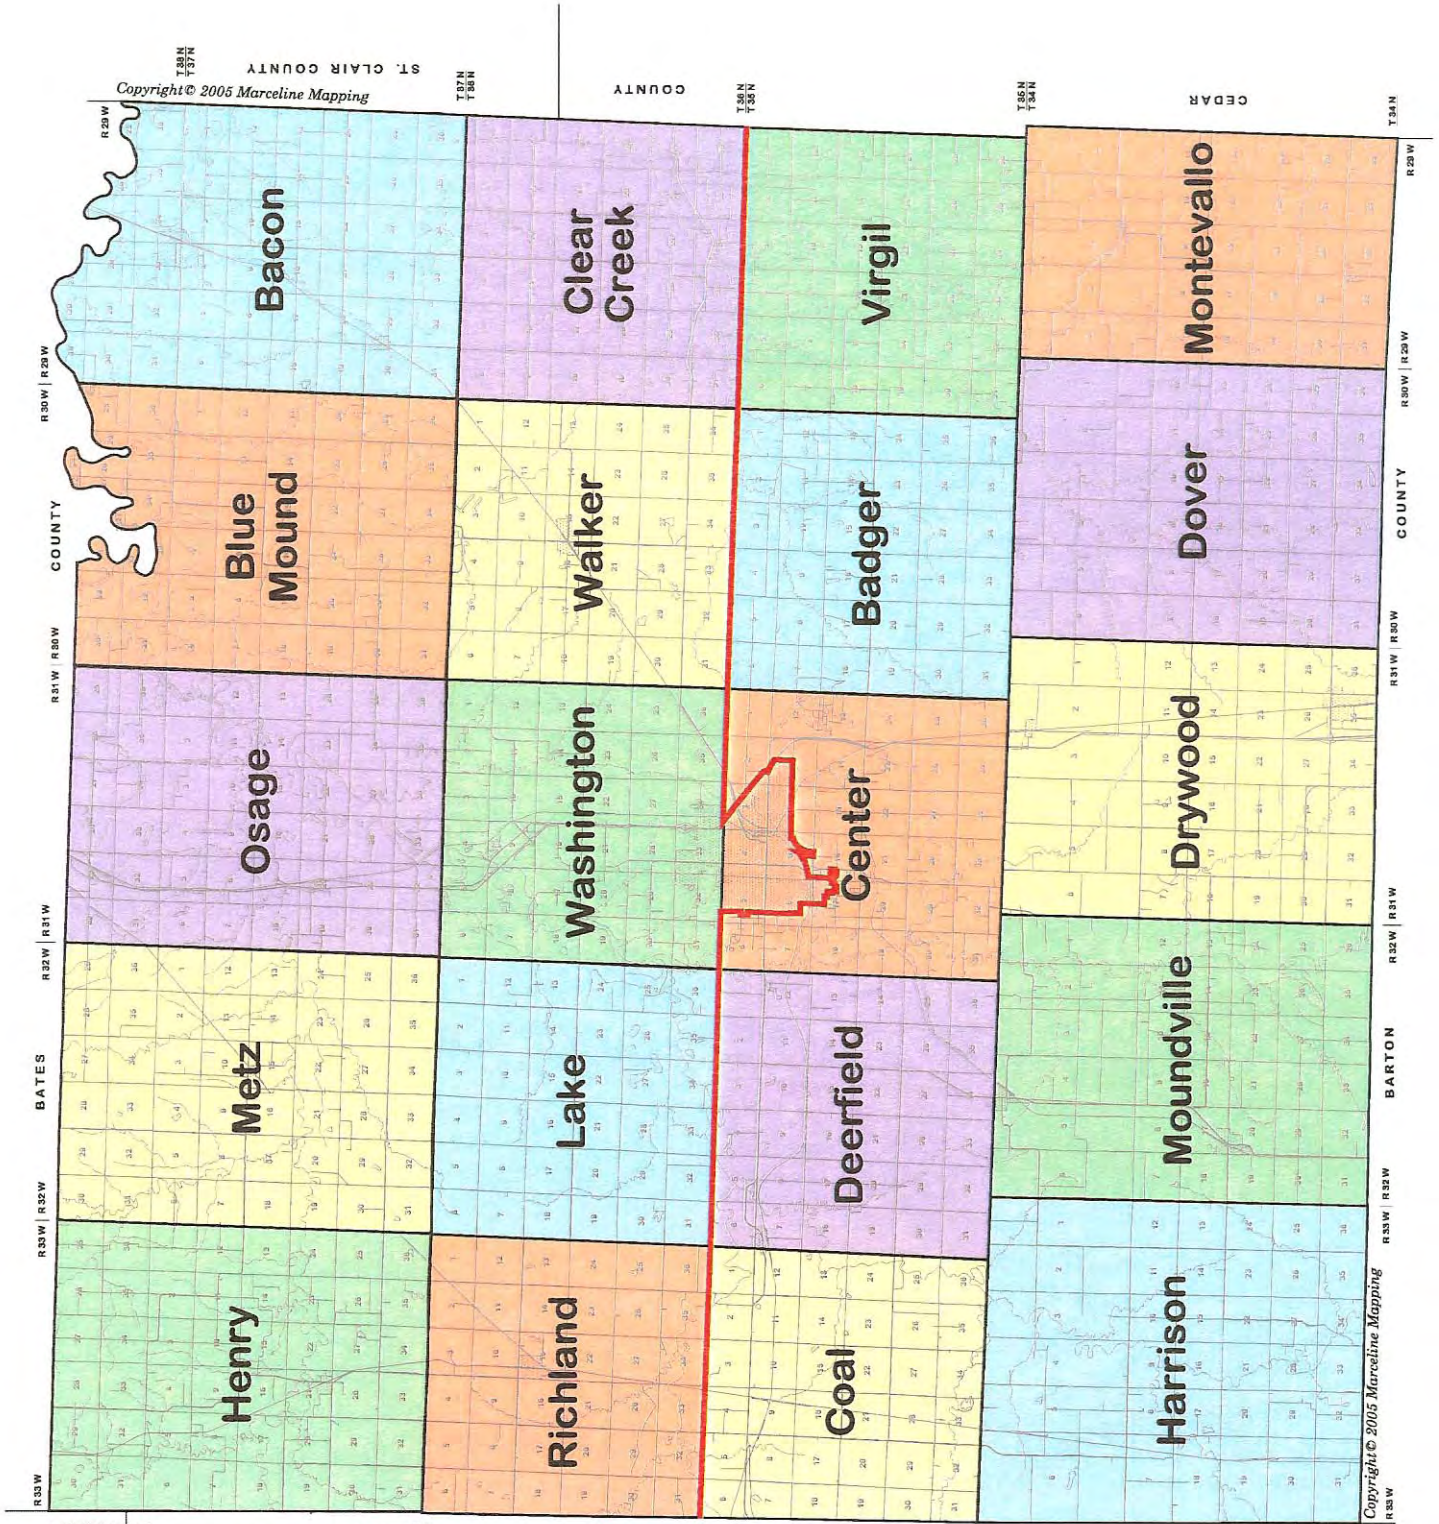

# Political Townships with Commissioners' Districts of Vernon County, Missouri

Northern  
Commissioner's  
District

Southern  
Commissioner's  
District

LINN COUNTY

KANSAS COUNTY

STATE OF MISSOURI

CRAWFORD COUNTY

Copyright © 2005 Marceline Mapping

Copyright © 2005 Marceline Mapping