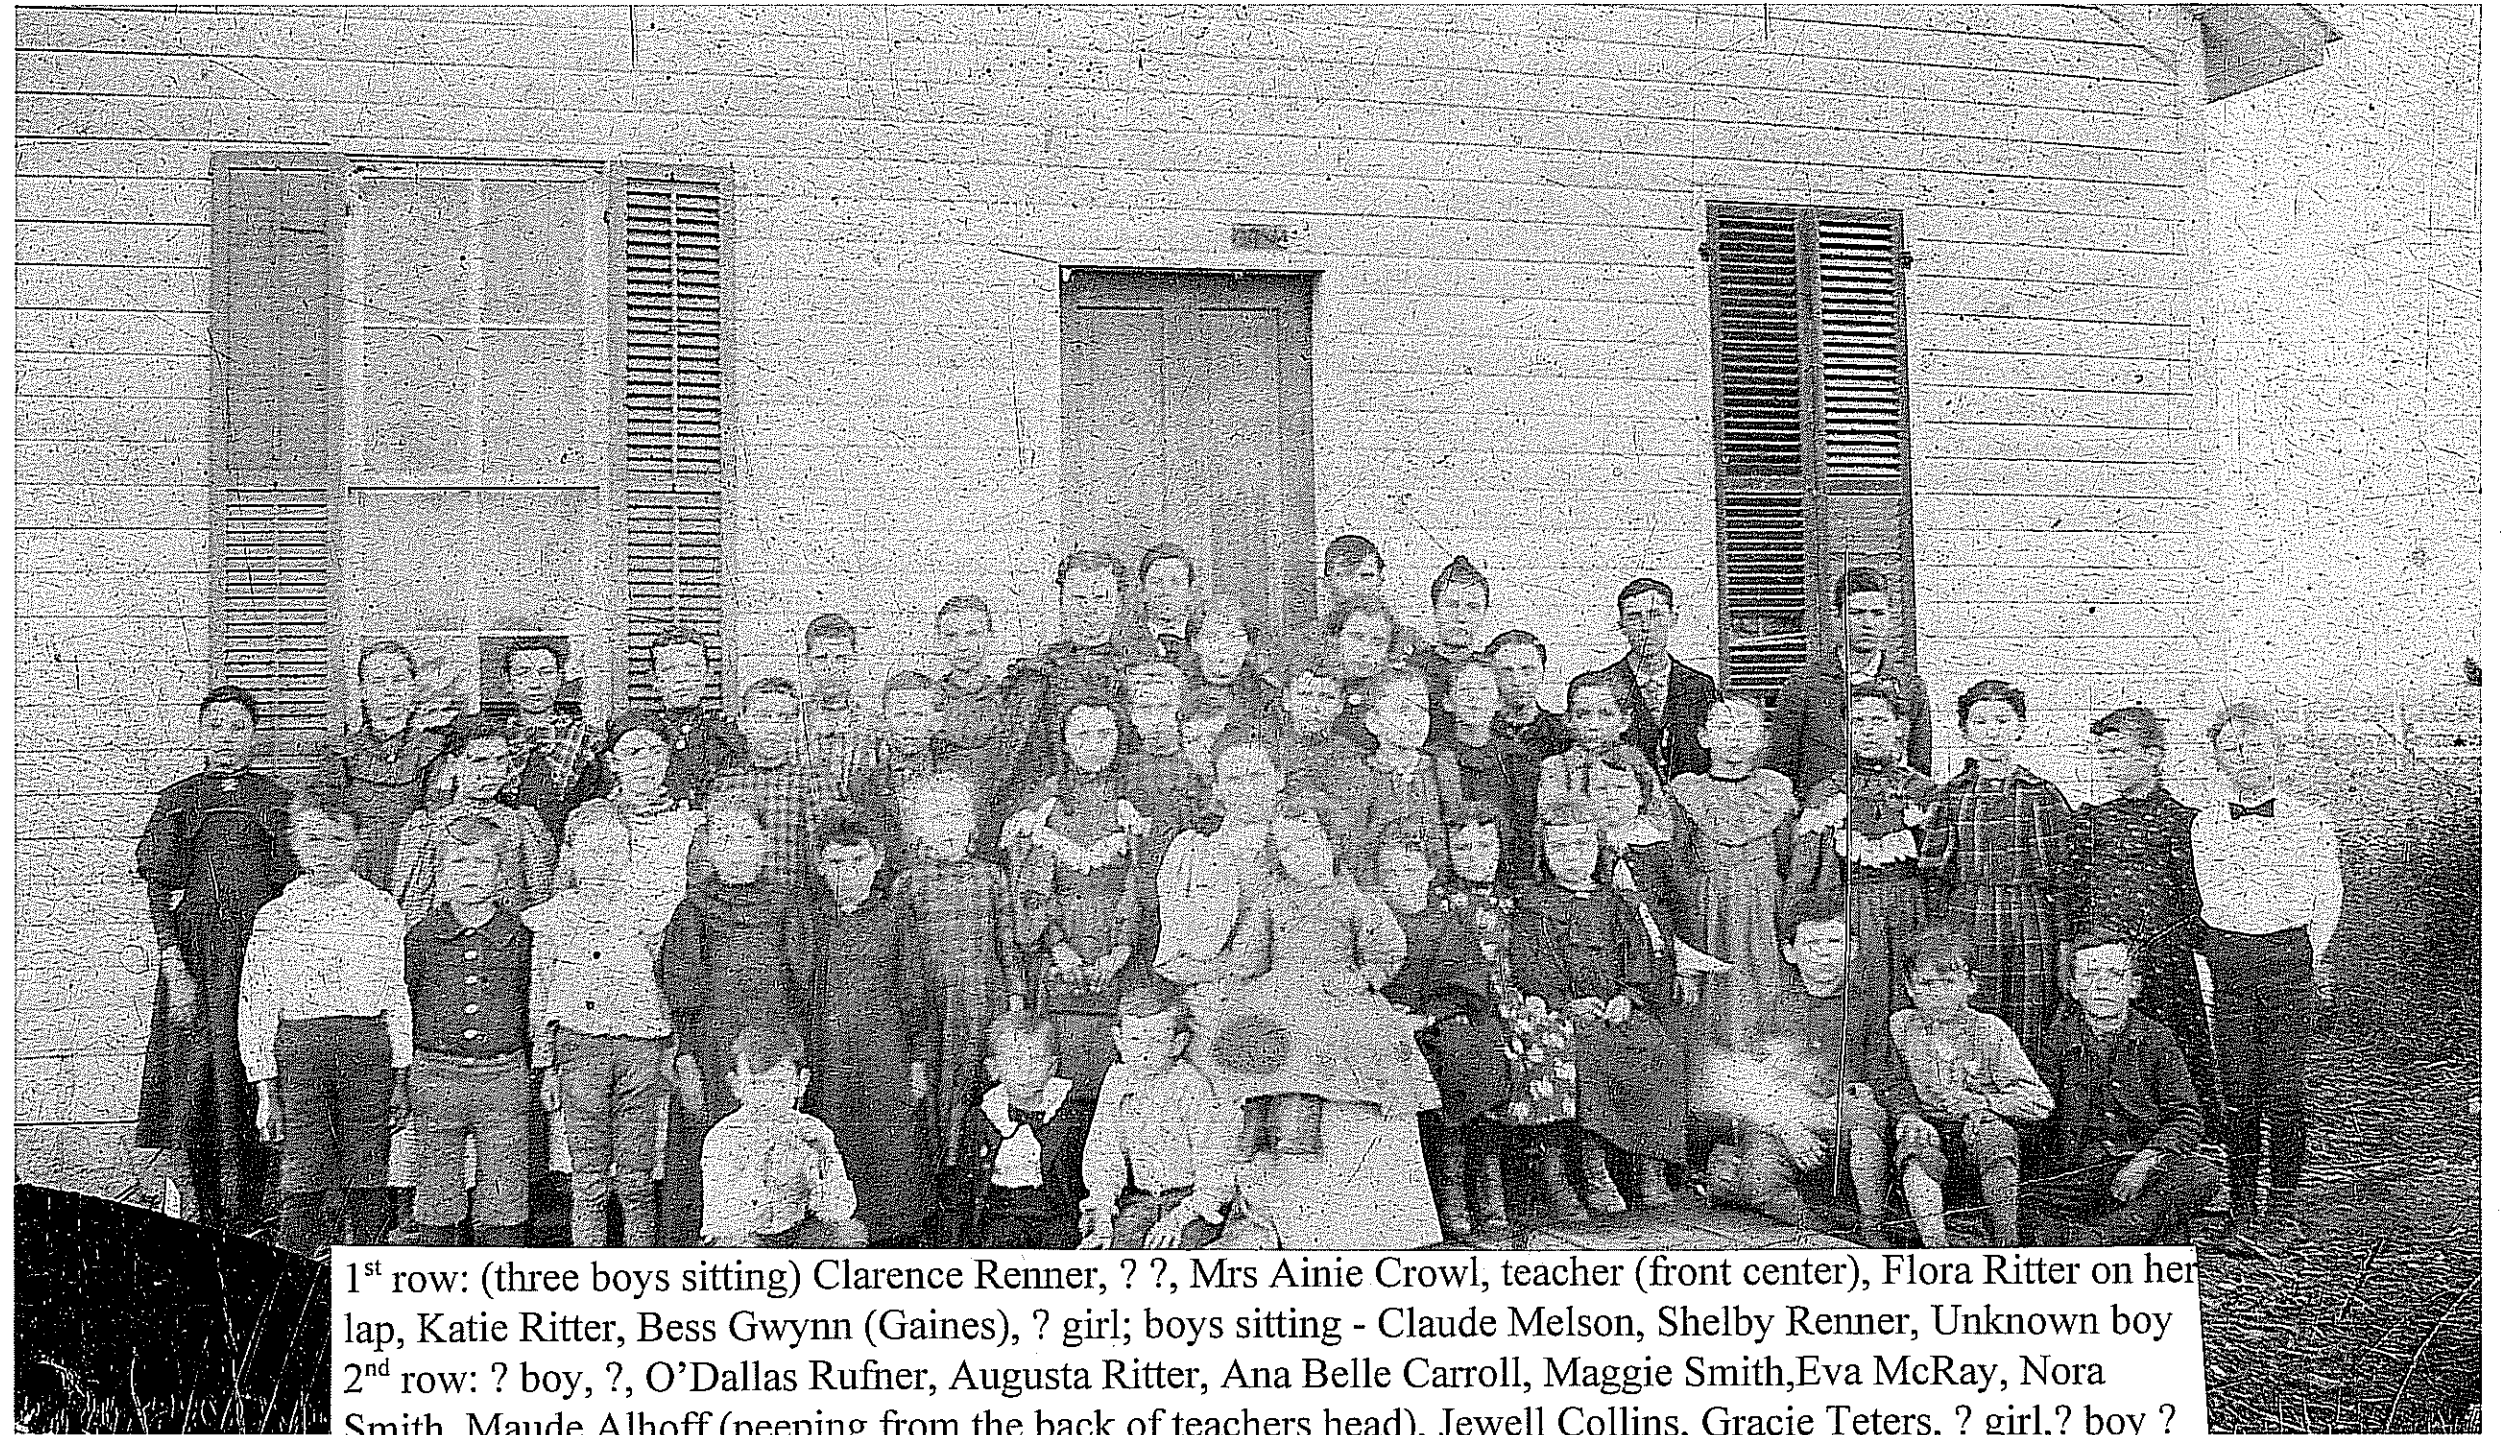

MT OLIVE 1894 #48

1st row: (three boys sitting) Clarence Renner, ??, Mrs Ainie Crowl, teacher (front center), Flora Ritter on her lap, Katie Ritter, Bess Gwynn (Gaines), ? girl; boys sitting - Claude Melson, Shelby Renner, Unknown boy
2nd row: ? boy, ?, O'Dallas Rufner, Augusta Ritter, Ana Belle Carroll, Maggie Smith, Eva McRay, Nora Smith, Maude Alhoff (peeping from the back of teachers head), Jewell Collins, Gracie Teters, ? girl, ? boy ? girl, Stella McRae, Allie Gwynn, ? girl, Lewis Carroll (with bow tie)
3rd row: ? girl, ? Girl, Maud Smith, Henry Alhoff
4th row: Unknown girl, Bertha Ritter, Eva Ward, Lola Minick, Unknown boy, Minnie Ritter, Lutie Alhoff, Fred Ritter, Unknown girl, Orpha Taylor, Frank Alhoff, Unknown girl, Henry Carroll, Tom Eaton